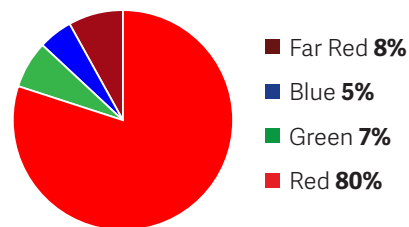

Lumia 1000W 8A

With a high quality lens that offers easy clearing and maintenance as well as improvements in light directionality, the JumpLights Lumia 1000W featuring the 8A spectrum is an ideal choice for commercial cultivators. Lumia 1000W 8A improves yields without increasing your power bill and is built to last. The Lumia is available in a 80% red spectrum, optimized for greenhouse cannabis cultivation.

JumpLights

PPF
3170 $\mu\text{mol/s}$

PPE
3.2 $\mu\text{mol/J}$

High-Quality Lens
Rugged, easy-to-maintain lens that improves lightfall and protects LEDs

High Light Output
Delivers high light intensity relative to the size of the light

HPS Replacement
Increase your light output and yields without increasing your power bill

Optimized Spectrum
80% red spectrum limits photobleaching risk for greenhouse cultivators