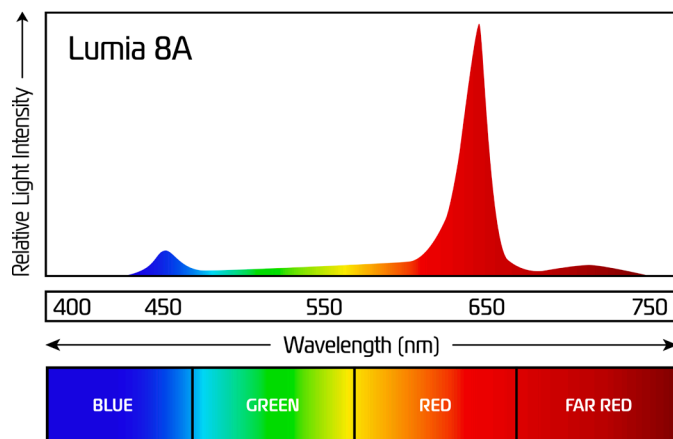

Lumia 1000W 8A

With a high quality lens that offers easy clearing and maintenance as well as improvements in light directionality, the JumpLights Lumia 1000W featuring the 8A spectrum is an ideal choice for commercial cultivators. Lumia 1000W 8A improves yields without increasing your power bill and is built to last. The Lumia is available in a 80% red spectrum, optimized for greenhouse cannabis cultivation.

JumpLights

PPF
3170 $\mu\text{mol/s}$

PPE
3.2 $\mu\text{mol/J}$

High-Quality Lens
Rugged, easy-to-maintain lens that improves lightfall and protects LEDs

High Light Output
Delivers high light intensity relative to the size of the light

HPS Replacement
Increase your light output and yields without increasing your power bill

Optimized Spectrum
80% red spectrum limits photobleaching risk for greenhouse cultivators

Key Benefits

Lumia 1000W Specification	
Model Name	Lumia 1000-8A
Light Output (PPF)	3170 $\mu\text{mol/s}$
Efficiency (PPE)	3.2 $\mu\text{mol/J}$
Spectrum	80% Red (see page 1)
Voltage	277V - 480V
Power (Watts)	1001W
Current (Amps) @ 277V	3.6 A
Current (Amps) @ 480V	2.08 A
Total Harmonic Distortion %	< 15%
Power Factor	0.963
Frequency	50/60 Hz
IP Rating/Waterproof rating	IP 65
Max Ambient Operating Temp	40° C
Dimensions	27.2" x 11.3" x 5.3"
Weight	24.3lbs

Key Benefits

- High-quality, sealed lens designed for easy cleaning and long-term durability, improving light directionality while protecting LEDs in demanding greenhouse environments.
- Optimized 80% red spectrum for greenhouse-grown cannabis, providing strong flowering performance.
- Compact, high-output footprint that delivers intense, uniform light across the canopy without wasted spill.
- Built for long-term reliability with premium components and rugged construction designed to perform cycle after cycle.